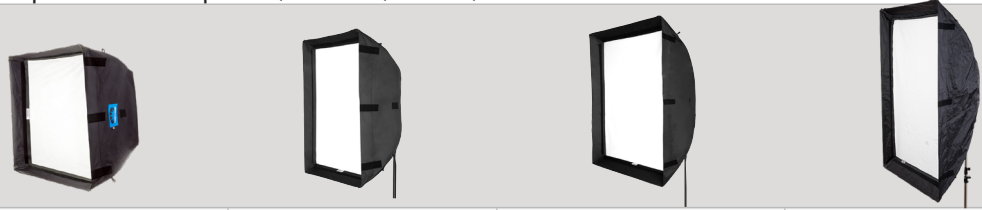

Pro Series Lightbanks

Professional quality Lightbanks for use with Chimera Bowens mount rings.
Compatible with Aputure, Godox, Kelvin, Nanlite and more.

ITEM :	8001	8002	8003	8004
DESCRIPTION :	Pro Series XS	Pro Series Small	Pro Series Medium	Pro Series Large
PRODUCT SIZE :	H x W x D: 16 x 22 x 12 in 406 x 559 x 305 mm	H x W x D: 24 x 32 x 18 in 610 x 813 x 457 mm	H x W x D: 36 x 48 x 24 in 914 x 1219 x 610 mm	H x W x D: 54 x 72 x 30 in 1372 x 1829 x 762 mm
PRODUCT WEIGHT :	0.85 lbs/0.39 kg	1.35 lbs/0.61 kg	2.6 lbs/1.18 kg	3.8 lbs/1.72 kg
PACKED SIZE :	H x W x L: 4 x 4 x 20.5 in 101 x 101 x 520 mm	H x W x L: 4 x 4 x 28 in 101 x 101 x 711 mm	H x W x L: 4.5 x 4.5 x 38 in 114 x 114 x 965 mm	H x W x L: 8 x 8 x 32 in 203 x 203 x 813 mm
PACKED WEIGHT :	1.5 lbs/0.68 kg	2.1 lbs/0.95 kg	3.75 lbs/1.7 kg	5.65 lbs/2.56 kg
IN THE BOX :	-Lightbank -Poles -Full Chimera Cloth front screen -Inner baffle -Packed in storage sack	-Lightbank -Poles -Full Chimera Cloth front screen -Inner baffle -Packed in storage sack	-Lightbank -Poles -Full Chimera Cloth front screen -Inner baffle -Packed in storage sack	-Lightbank -Poles -Full Chimera Cloth front screen -Inner baffle -Packed in storage sack
GRID :	3510 / 3510EZ	3520 / 3520EZ	3530 / 3530EZ	3540 / 3540EZ