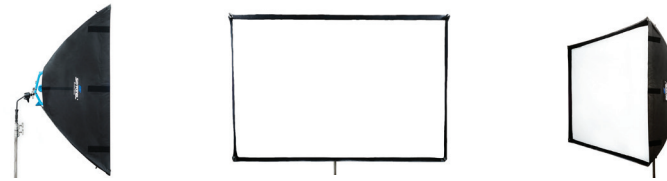

S 120

POP

DESCRIPTION	MODEL	FRONT DIMENSIONS	DEPTH	ACCESSORY SIZE	WEIGHT	BOXED
Pop bank for ARRI SkyPanel S120	L2.0021309 (1637)	60.25 x 22" 1530x558 mm	8.75" 222mm	S120	6 lbs 2.7 kg	32x13x4" 812x330x101mm

LIGHTBANK

DESCRIPTION	MODEL	LENGTH	WIDTH	DEPTH	WEIGHT	BOXED
Lightbank Body, Full Diffusion Front Screen, 1/2 Grid Front Screen, 1/4 Grid Front Screen, Storage Sack, WITH Brackets	L2.0013180 (1649)	76" 1930mm	54" 1372mm	20" 508mm	6.8 lbs 3.1 kg	32X8X8" 812x203x203mm

PARTS

POP Full Front Screen	4135	Lightbank Body-Only	X1649	Inner Baffle	43494349SKY
POP 1/2 Gridless Front Screen	4137	Storage Sack	4535	30 Degree ez [POP]	3548EZ-3R
POP Storage Sack	45534553	Full Front Screen	41001649	40 Degree ez [POP]	3548EZ-4R
Universal Brackets	1601	1/2 Grid Front Screen	41021649	50 Degree ez [POP]	3548EZ-5R
Pole	40394039	1/4 Grid Front Screen	41041649		

S 360

POP AND LANTERN

DESCRIPTION	MODEL	LENGTH	WIDTH	DEPTH	WEIGHT	BOXED
POP bank for SkyPanel S360: Includes POP bank body, Full and Half Gridless diffusion screens, and storage sack	L2.0033950 (1647)	65" 1651mm	50" 1499mm	16" 406mm	7 lbs 3.2 kg	4x19x34" 101x483x864mm
Lantern and Skirt Kit for SkyPanel S360: Includes Full diffusion Lantern body, 4 poles, skirt and storage sack	L2.0033951 (1849)	53" 1346mm	36.5" 927mm	18.5" 470mm	3.5 lbs 1.6 kg	4.5x4x37" 114x102x940mm