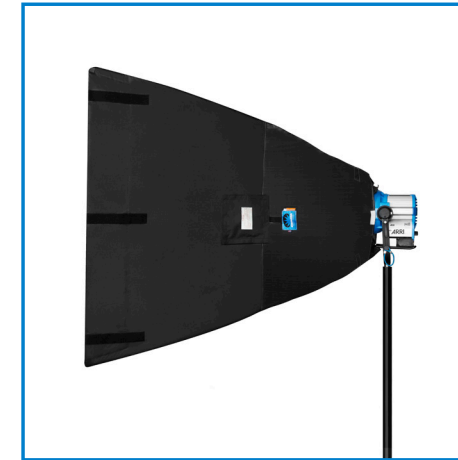

LIGHTBANKS FOR
BROADCAST/MOTION PICTURE
TECH BULLETIN

DAYLITE STANDARD