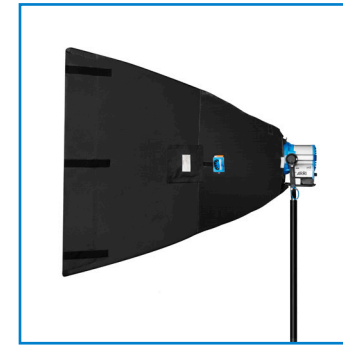

DAYLITE STANDARD