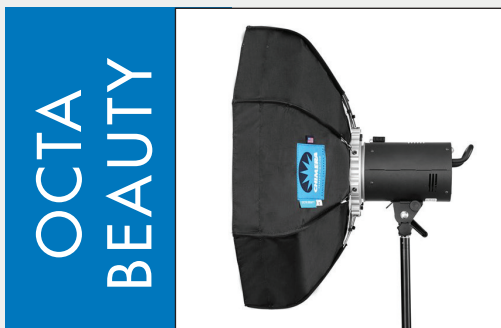

# OCTA LIGHTBANKS

Chimera’s range of Octa Lightbanks create stunning light – that gorgeous quality of light desired by professional image makers. In sizes ranging from 24” (61 cm) to 7’ (2.1m), there’s an Octa Lightbank that will do the job for you.

The Octa Beauty Dish creates stunning soft light for those commercial beauty headshots and portraits. A center bounce disc reflects the “raw” light from your light source into a soft white reflector.

The Octaplus range uses Chimera’s standard OP Speed Rings and works with strobes, hot lights and many space lights and is available in 3’ (0.9m), 4’ (1.2m) and 5’ (1.5m), expandable to 7’ (2.1m). Octaplus is supplied with a Chimera Cloth front screen and a weighted internal baffle to give superior even field.

The Octa Beauty Dish provides a unique mix of diffused light with a crisp edge. It is lightweight and conveniently folds up for easy transport.

DESCRIPTION:	WHITE INTERIOR		DIAMETER		DEPTH	
	ITEM #	IN	MM	IN	MM	
OCTA 2 BEAUTY DISH	6010	24	607	9	229	
OB2 PRO KIT* * Includes Versi Octa Speed Ring	6024	24	607	9	229	
OCTA 30 BEAUTY DISH	6015	30	762	11	279	

# OCTAPLUS

Chimera OctaPlus light banks offer broad and beautiful light while offering immense versatility. Offered in 3-foot, 4-foot, 5-foot, and 7-foot front diameters, OctaPlus lightbanks are offered in standard heat version for strobe, and high-heat for continuous light.