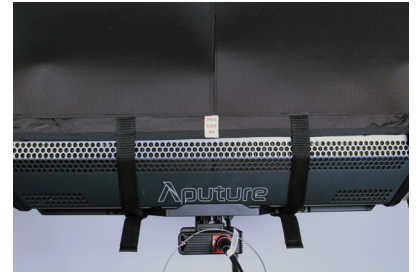

ACCESSORIES FOR Aputure P600c

Just as you are passionate about creating inspiring images, Chimera puts the same passion into handcrafting our lighting solutions for you. Chimera has optimized these accessories for the Aputure P600c. Each includes:

- Field-proven proprietary textiles
- Robust construction for superior durability
- Chimera’s handcrafted quality
- Made in the U.S.A.

ITEM:	1651	1661	6151
DESCRIPTION:	Small POP Bank for Aputure P600c	Medium Lightbank for Aputure P600c	Octa5 for Aputure P600c
PRODUCT SIZE:	H x W x D: 24 x 29 x 12in 607 x 737 x 305mm	H x W x D: 35 x 46 x 15.5in 899 x 1168 x 394mm	H x W x D: 61 x 64 x 29in 1537 x 1626 x 737mm
FRONT SCREEN:	Standard Small	Standard Medium	60 in 1524mm
PRODUCT WEIGHT:	2.25lbs / 1kg	3.55lbs / 1.6kg	7.65lbs / 3.5kg
PACKED SIZE:	H x W x L: 20.5 x 14 x 4in 520 x 356 x 102mm	H x W x L: 28 x 16 x 3.5in 711 x 406 x 89mm	H x W x L: 42 x 16 x 6.5in 1067 x 406 x 165mm
PACKED PRODUCT WEIGHT:	3.7lbs / 1.7kg	3.7lbs / 1.7kg	8lbs / 3.6kg
IN THE BOX :	<ul style="list-style-type: none"> - POP bank - Full & Half Chimera Cloth front screen - Instruction sheet - Packed in storage sack 	<ul style="list-style-type: none"> - Lightbank - Full & Half Chimera Cloth front screen - Support poles - Inner baffle - Lightbank mounting frame - Instruction sheet - Packed in storage sack 	<ul style="list-style-type: none"> - Octa 5 - Full & Half Chimera Cloth front screen - Support poles - Inner baffle - Instruction sheet - Packed in storage sack
SOFT EGG CRATE 40 DEGREE* :	3520EZ	3530, 3530EZ	3595, 3595EZ

*Soft Egg Crates with other beam angles available, consult Chimera for more information.