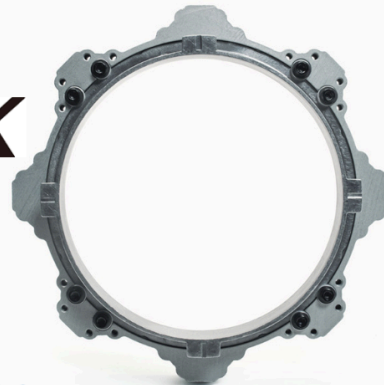

Chimera introduces the new 2465OP Speed Ring, which allows for easy mounting of accessories to NANLUX Evoke 1200 fixtures. With eight pole blocks, OctaPlus Speed Rings support Chimera's OctaPlus Lightbanks, Lanterns, and Video Pro Lightbanks. Constructed from durable aluminum, OctaPlus Speed Rings are built to Chimera's legendary high standard of quality.

Key Features

- Compatible with OctaPlus, Lanterns, and Video Pro Lightbanks
 - Durable aluminum construction
 - Rotating mount for specific Lightbank placement
 - Five-year warranty against defects
-

Includes

- OctaPlus Speed Ring to fit NANLUX Evoke 1200
 - Insert Adjustment Hex Tool
-

Supported Lightbanks

- OctaPlus
- Lanterns
- Video Pro

List Price \$158.00

[Link to Product Photos](#)

For
NANLUX
Evoke 1200

2465OP Speed Ring